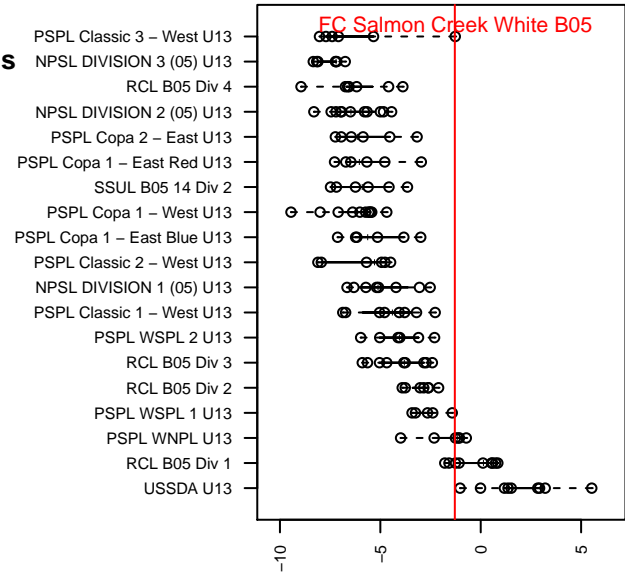

**attack and defense rating
relative to others at age
and all opponents in last 13 months**