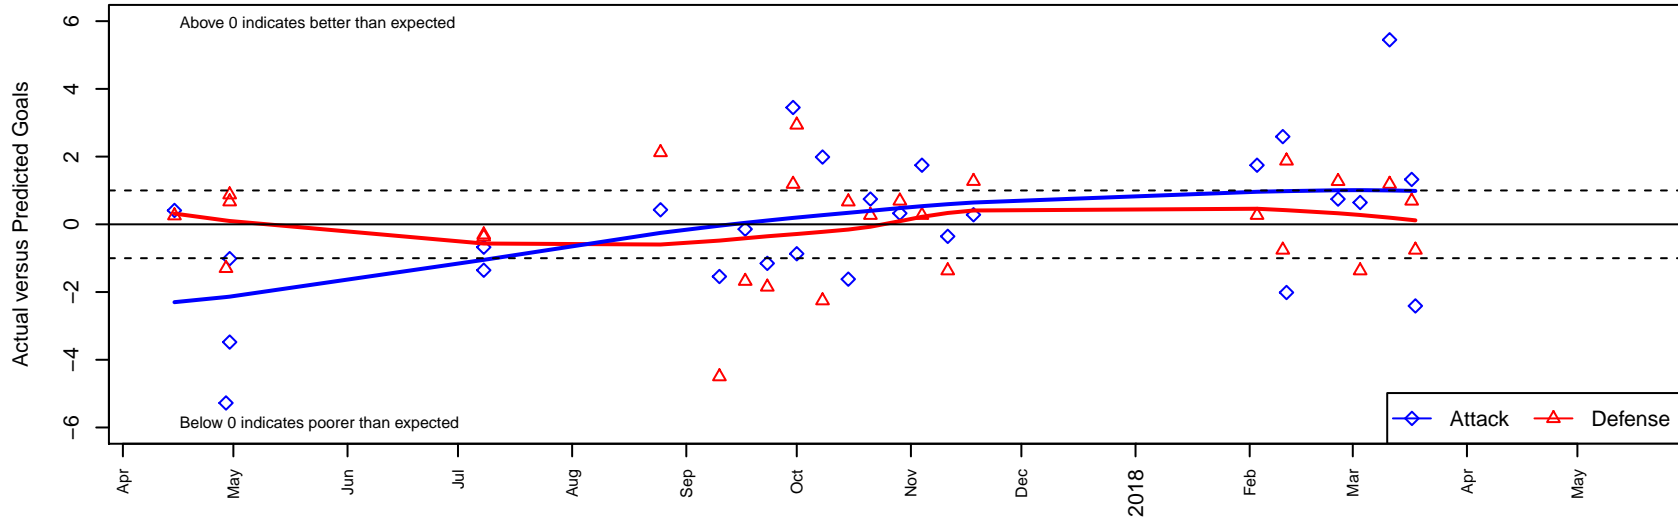

FC Salmon Creek White B05

Futbol Club Salmon Creek
 Salmon Creek, WA
 B05 total strength=1160
 attack=6.39 defense=1.9
 fall league = PTT B05 Premier
 spr league = Spr OYS B05 Premier White
 notes= Schalke

alt names used:
 FC SALMON CREEK B05 JUVENTUS WHITE
 FCSC 05B White
 FCSC SCHALKE WHITE 05
 FCSC 05B White

Venues played:
 2016 Spr OYS B05 Division 1 Green
 2017 PCU Summer Classic Gold
 2017 Summer Slam Division 1 Gold/Silver
 2017 PTT B05 Premier
 2017 Spr OYS B05 Premier White

FC Salmon Creek White B05
 Dots are actual minus expected GF (blue circles) and GA (red triangles).
 Blue line is smoothed change in attack strength. Red is smoothed change in defense strength.

**attack and defense variance (black dot)
relative to other teams
and top 10 in region**